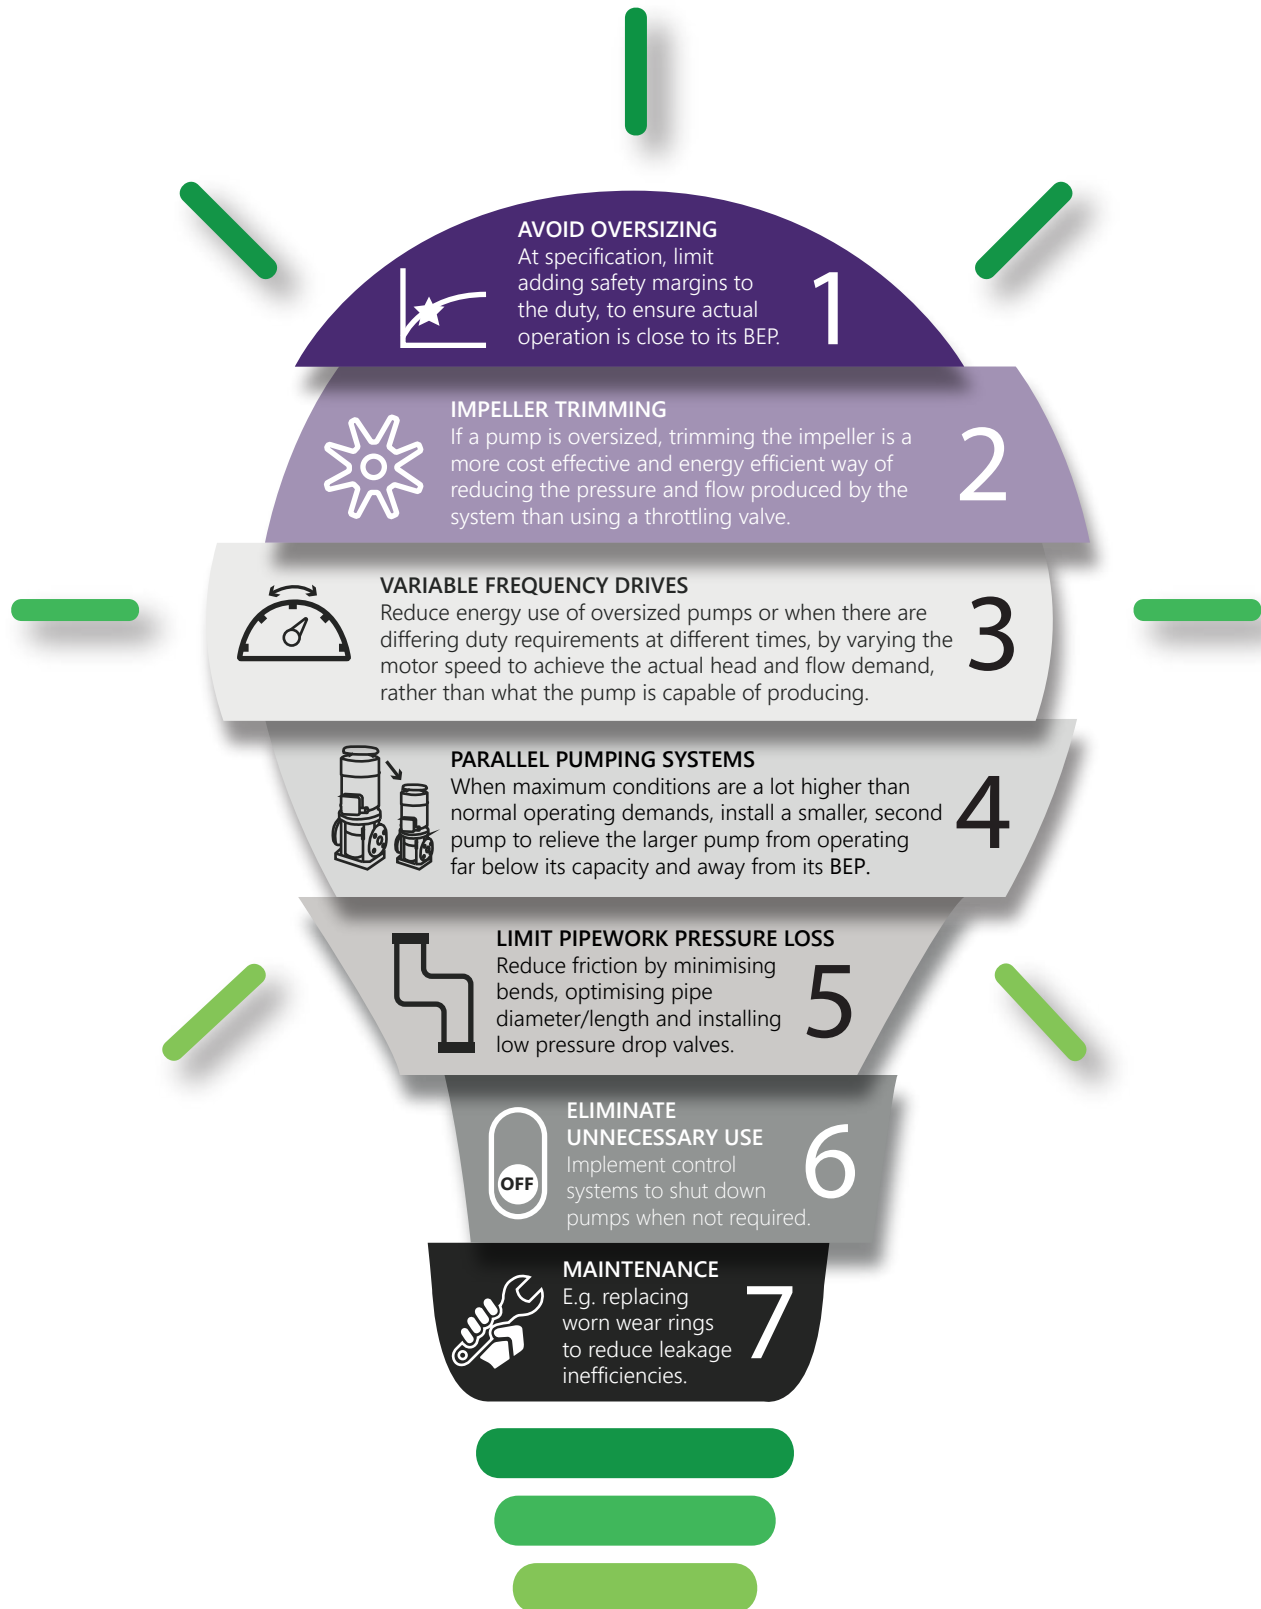

ways to improve the energy efficiency of your pump

CASTLE PUMPS LTD

Your process delivered.